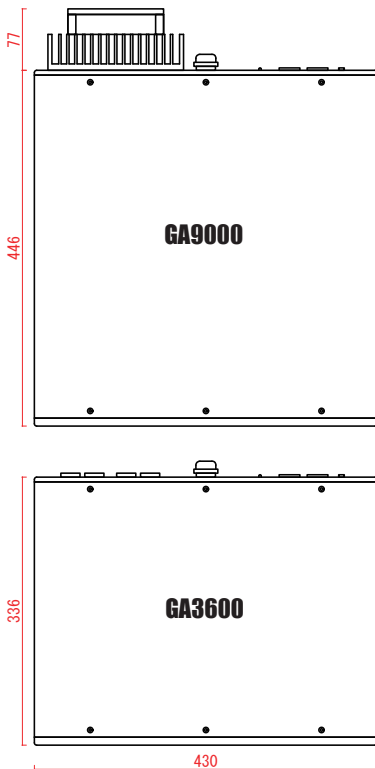

GA3600、GA9000 の仕様

NUMBER OF CHANNELS	2 → 2(STEREO), 1 → 2(PARALLEL MONO for ReyAudio RocketPowerLink), 1 → 1(BTL MONO : GA3600 ONLY), 切り替え式
INPUT SENSITIVITY	0.775Vrms(0dBu) / 2.45Vrms(+10dbu) 切り替え式
INPUT TERMINAL	XLR Female, Gold Contact, 1:GND,2:HOT,3:COLD Electronically Balanced
INPUT INPEDANCE	20k Ω Balanced
FREQUENCY RESPONSE	1.5Hz-32kHz, 0/-1dB, @4 Ω, 1W
VOLTAGE GAIN	GA3600:39dB/29dB, GA9000:45dB/35dB
OUTPUT STAGE	GA3600:Single Ended Class-D, GA9000:BTL Class-D
OUTPUT POWER	GA3600:600W@4 Ω x2ch, 300W@8 Ω x2ch GA9000:2200W@4 Ω x2ch, 1200W@8 Ω x2ch
OUTPUT INPEDANCE	Rated for 4-8 Ω
OUTPUT TERMINAL	Multi Contact 6 φ High Current Connectors 120A continuous
DIMENSIONS	GA3600:430Wx207Hx336D(including foot), GA9000:523D
POWER SUPPLY	GA3600:100V AC ± 8% 50/60Hz, 指定により 120V,230V も可能 GA9000:200V AC ± 8% 50/60Hz, 指定により 230V も可能, (100V/120V は特殊指定 : 最大出力は制限されます)
IDLING POWER CONSUMPTION	GA3600:35W GA9000:70W
OPERATING TEMPERATURE	-20° C to 45° C
WEIGHT	GA3600:30kg, GA9000:42kg